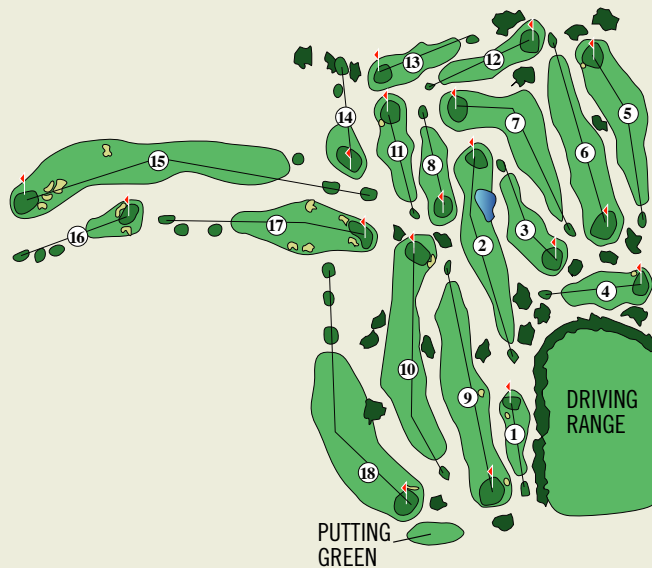

# PAGE SETTERS

1. Observe your playing partners' shots off the tee, in the event an errant tee shot occurs.
2. Plan your putt upon arriving to the green. Even if it is not your turn to putt... be ready.
3. Putt out if possible rather than marking those 2-3 footers.
4. In the event one of you has a lost ball, all others please proceed to your balls and hit away while the lost ball is searched for by the player (3 minutes max please). If within 3 minutes your ball is not found, please take your drop where you last saw it leave play.
5. Wave up the group behind you on all par 3's.